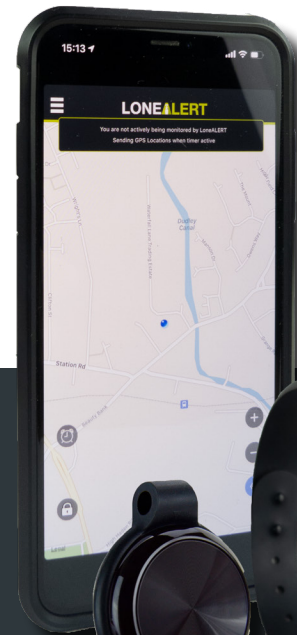

How far can the signal stretch?

The bluetooth button must be in range of your smartphone to operate

It has a **wireless range** of up to 75 feet indoor or up to 300 feet outdoor using Bluetooth 4.

*NB If the device travels out of range from your phone, both devices will receive an audio notification

For more information about Bluetooth Switch

Contact your Account Manager or call 0330 999 8484

0330 999 8484 | enquiries@lonealert.co.uk | www.lonealert.co.uk

© All rights reserved. 2020. Advance IT Solutions Ltd. WEB1

LONEALERT
Overseeing Working aLone