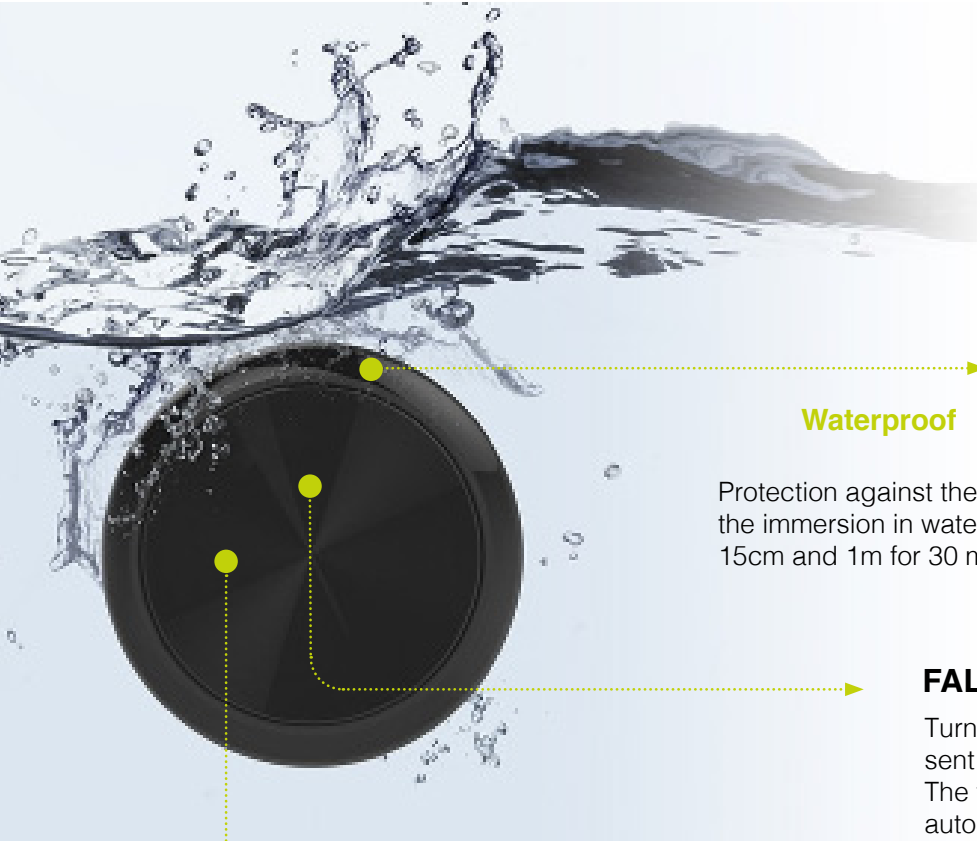

Bluetooth Connection

All the features you need to give your lone workers added protection via the LONEALERT app

IP67 RATED

Waterproof

Protection against the effects of the immersion in water between 15cm and 1m for 30 minutes

Dustproof

Dust tight. No ingress of dust

FALL DETECTION

Turn on fall detection to enable the alert to be sent automatically after a 60 second countdown. The fall detection feature enables the device to automatically send an alert if you fall. This feature is fully customisable. For example, the duration of the countdown can be changed or even turned off depending on your requirements.

DISCREET & LIGHTWEIGHT

The bluetooth device is the size of a poker chip - weighing only 8 grams, 32mm wide and 10mm thick, it can be worn as a wrist strap, pendant or clipped on your belt.

FULLY CUSTOMISABLE

This device is fully customisable. For example, the duration of the countdown can be changed to 30, 90, 120 seconds or even turned off depending on your requirements. The device can also be set to VIBRATE for panic and alerts.