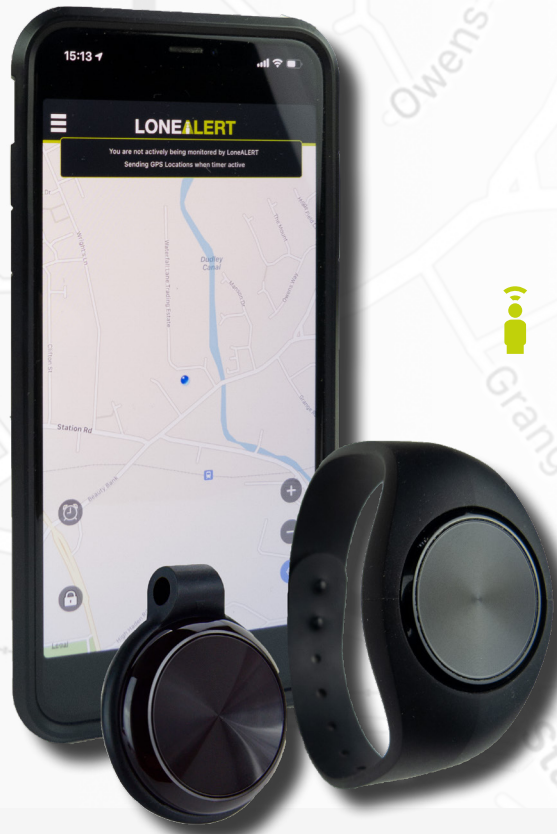

THE BLUETOOTH SWITCH

The ideal accessory to the LONEALERT App. The bluetooth device uses low energy technology which is easy to set up, robust and reliable in tough environments, and has an extremely low power consumption.

Supports Android and iOS devices with Bluetooth 4. For security we recommend using latest version of operating systems and nothing older than Android 28 or iOS 7

How it works

The diverse range of lone worker environments means a growing demand for lone worker devices, apps and accessories. The Bluetooth Switch is a discreet, wearable and lightweight Bluetooth button that is easy to set up and can be worn as a watch, around your neck, as a keyring or in your pocket.

Using Bluetooth Low Power Smart technology, the Bluetooth Switch connects to the LONEALERT Access App. A simple press of the Bluetooth Switch will raise an alarm in the LONEALERT O.W.L. and open an audio channel to our dedicated response team.

DISCREET & LIGHTWEIGHT

The bluetooth device is the size of a poker chip - weighing only 8 grams, 32mm wide and 10mm thick, it can be worn as a wrist strap, pendant or clipped on your belt.

FULLY CUSTOMISABLE